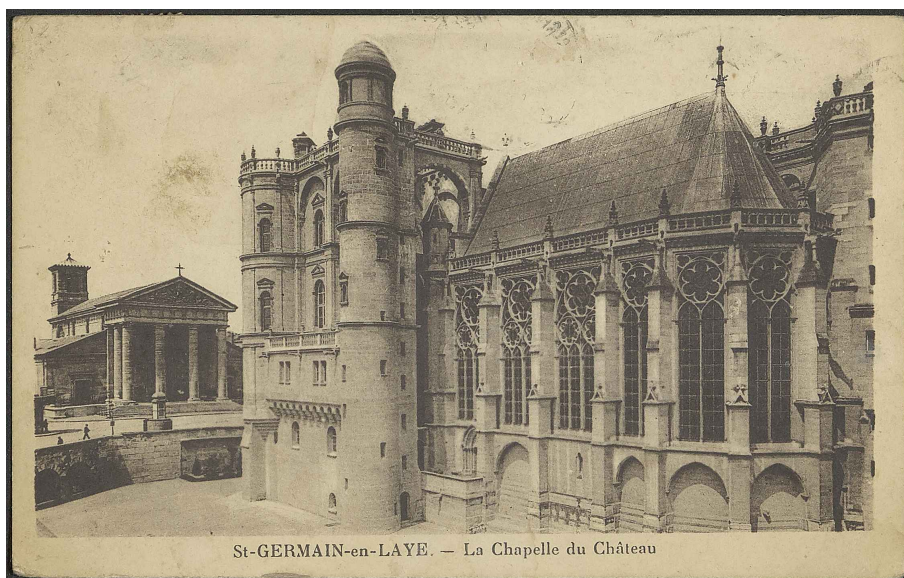

**1938-10-02**

**FACTS**

Document type:  
Postcard

Date explanation:  
Date in letter.translated 2025-02-07

Sender's location:  
Paris

Recipient's location:  
Odense

Archive:  
Ferlov Mancoba archive.translated  
2025-02-07

**DOCUMENT CONTENT**

Sonja Ferlov writes to Minna Ferlov that she is getting fresh air in Saint-Germain-en-Laye and distancing herself from the turmoil of war.translated 2025-02-07

KILDER TIL  
DANSK  
KUNSTHISTORIE

NY CARLSBERGFONDET

St-GERMAIN-en-LAYE. — La Chapelle du Château