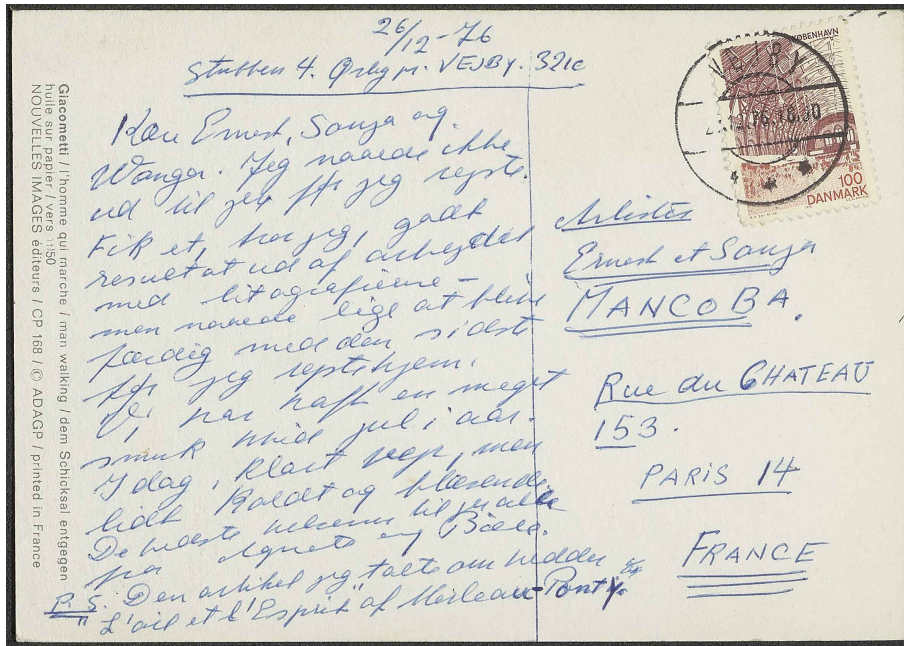

KILDER TIL
DANSK
KUNSTHISTORIE

NY CARLSBERGFONDET