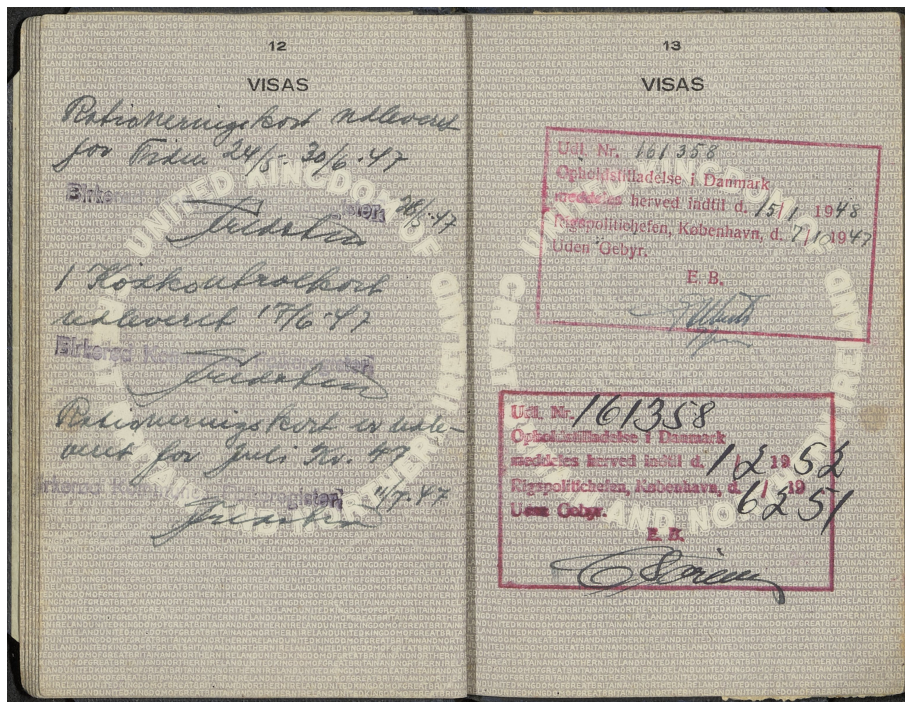

KILDER TIL DANSK KUNSTHISTORIE

NY CARLSBERGFONDET