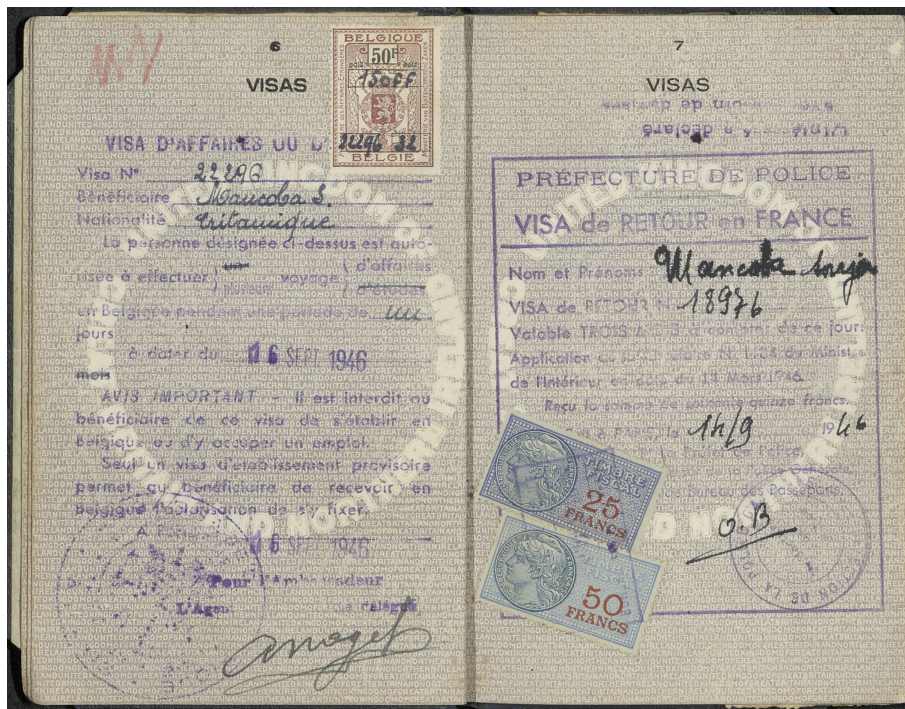

KILDER TIL DANSK KUNSTHISTORIE

NY CARLSBERGFONDET