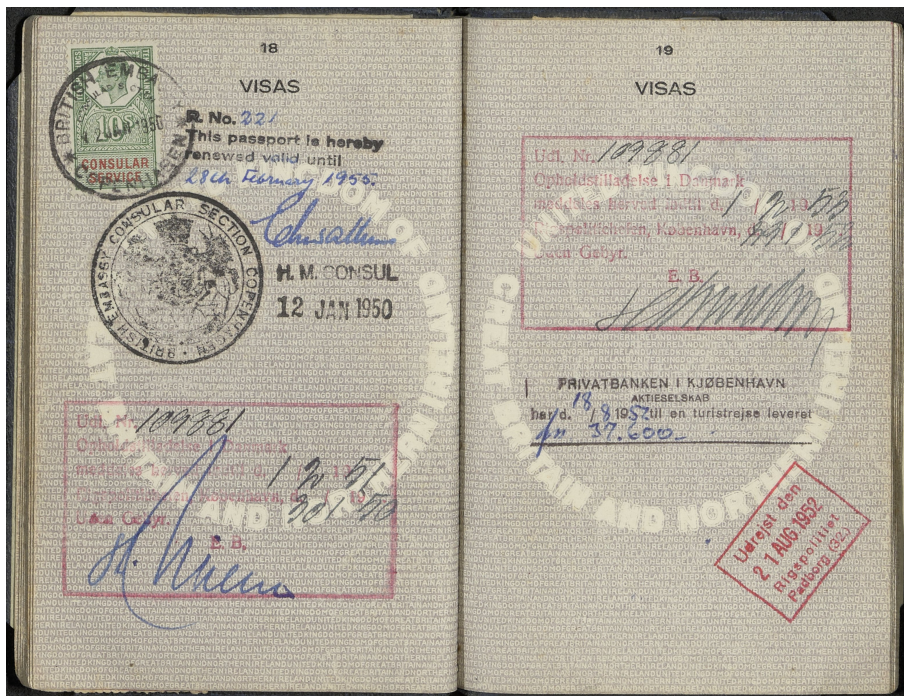

KILDER TIL DANSK KUNSTHISTORIE

NY CARLSBERGFONDET